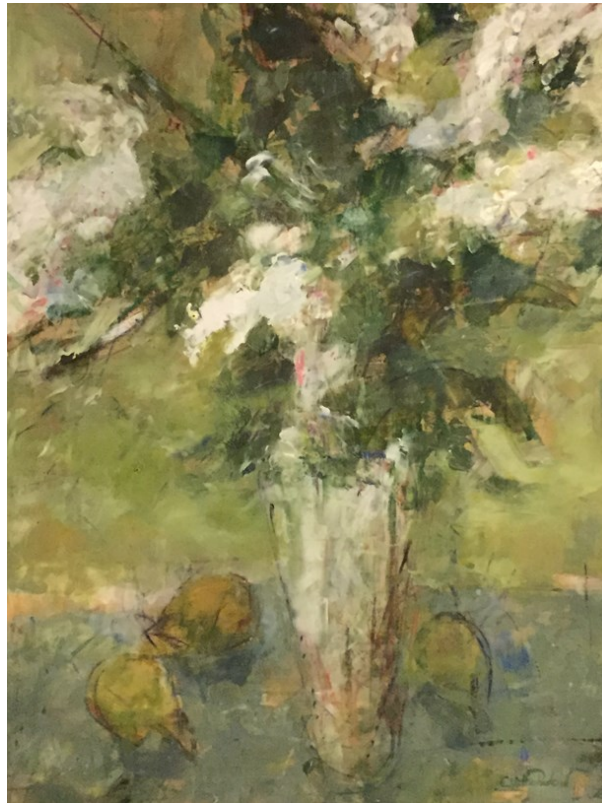

Quidley & Company

Presents

CYNTHIA PACKARD

40 x 30

"White Lilacs"

\$12,500

Cynthia Packard is a continuation of an artistic lineage. Her great grandfather, Max Bohm, was a respected turn of the century Impressionist painter, and her mother, Anne Packard, is a widely collected landscape artist.

Born in Ft. Lauderdale, Florida, and raised in Princeton, New Jersey, Packard came to Provincetown in 1980 after graduating with an honors degree in sculpture from Mass College of Art. Upon her return she studied with the late Fritz Bultman, began to paint and found herself addicted to color, brushwork and the human form. Her sculptor's and the interplay between her figures and the spaces that surround them. A gifted colorist, she paints exceptional figures, children and still life's. Recently her work has exploded reaching new levels. By applying tar, wax, shellac and plaster, she is creating a dramatic surface with the subject matter becoming more abstract.