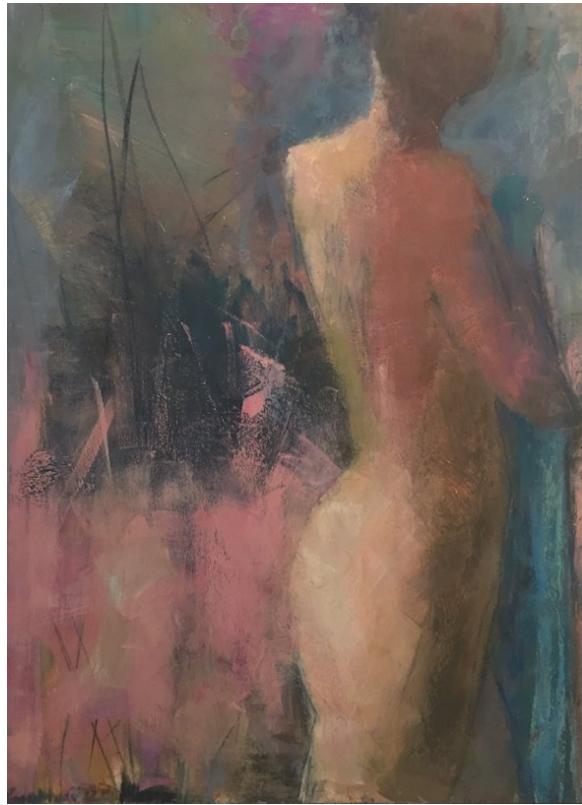

Quidley & Company

Presents

CYNTHIA PACKARD

40 x 30

"Right Side"

\$12,500

Cynthia Packard is a continuation of an artistic lineage. Her great grandfather, Max Bohm, was a respected turn of the century Impressionist painter, and her mother, Anne Packard, is a widely collected landscape artist.

Born in Ft. Lauderdale, Florida, and raised in Princeton, New Jersey, Packard came to Provincetown in 1980 after graduating with an honors degree in sculpture from Mass College of Art. Upon her return she studied with the late Fritz Bultman, began to paint and found herself addicted to color, brushwork and the human form. Her sculptor's and the interplay between her figures and the spaces that surround them. A gifted colorist, she paints exceptional figures, children and still life's. Recently her work has exploded reaching new levels. By applying tar, wax, shellac and plaster, she is creating a dramatic surface with the subject matter becoming more abstract.