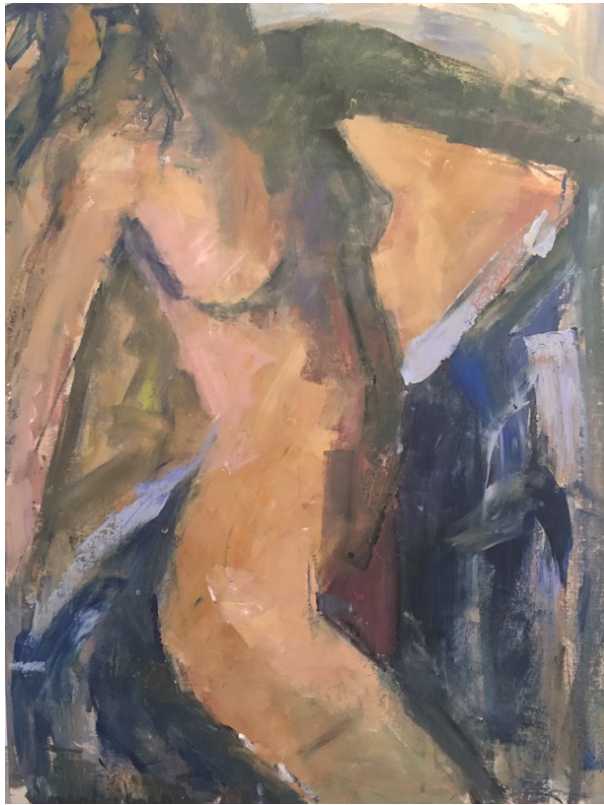

Quidley & Company

Presents

CYNTHIA PACKARD

40 x 30

"After the Shower"

\$12,500

Cynthia Packard is a continuation of an artistic lineage. Her great grandfather, Max Bohm, was a respected turn of the century Impressionist painter, and her mother, Anne Packard, is a widely collected landscape artist.

Born in Ft. Lauderdale, Florida, and raised in Princeton, New Jersey, Packard came to Provincetown in 1980 after graduating with an honors degree in sculpture from Mass College of Art. Upon her return she studied with the late Fritz Bultman, began to paint and found herself addicted to color, brushwork and the human form. Her sculptor's and the interplay between her figures and the spaces that surround them. A gifted colorist, she paints exceptional figures, children and still life's. Recently her work has exploded reaching new levels. By applying tar, wax, shellac and plaster, she is creating a dramatic surface with the subject matter becoming more abstract.